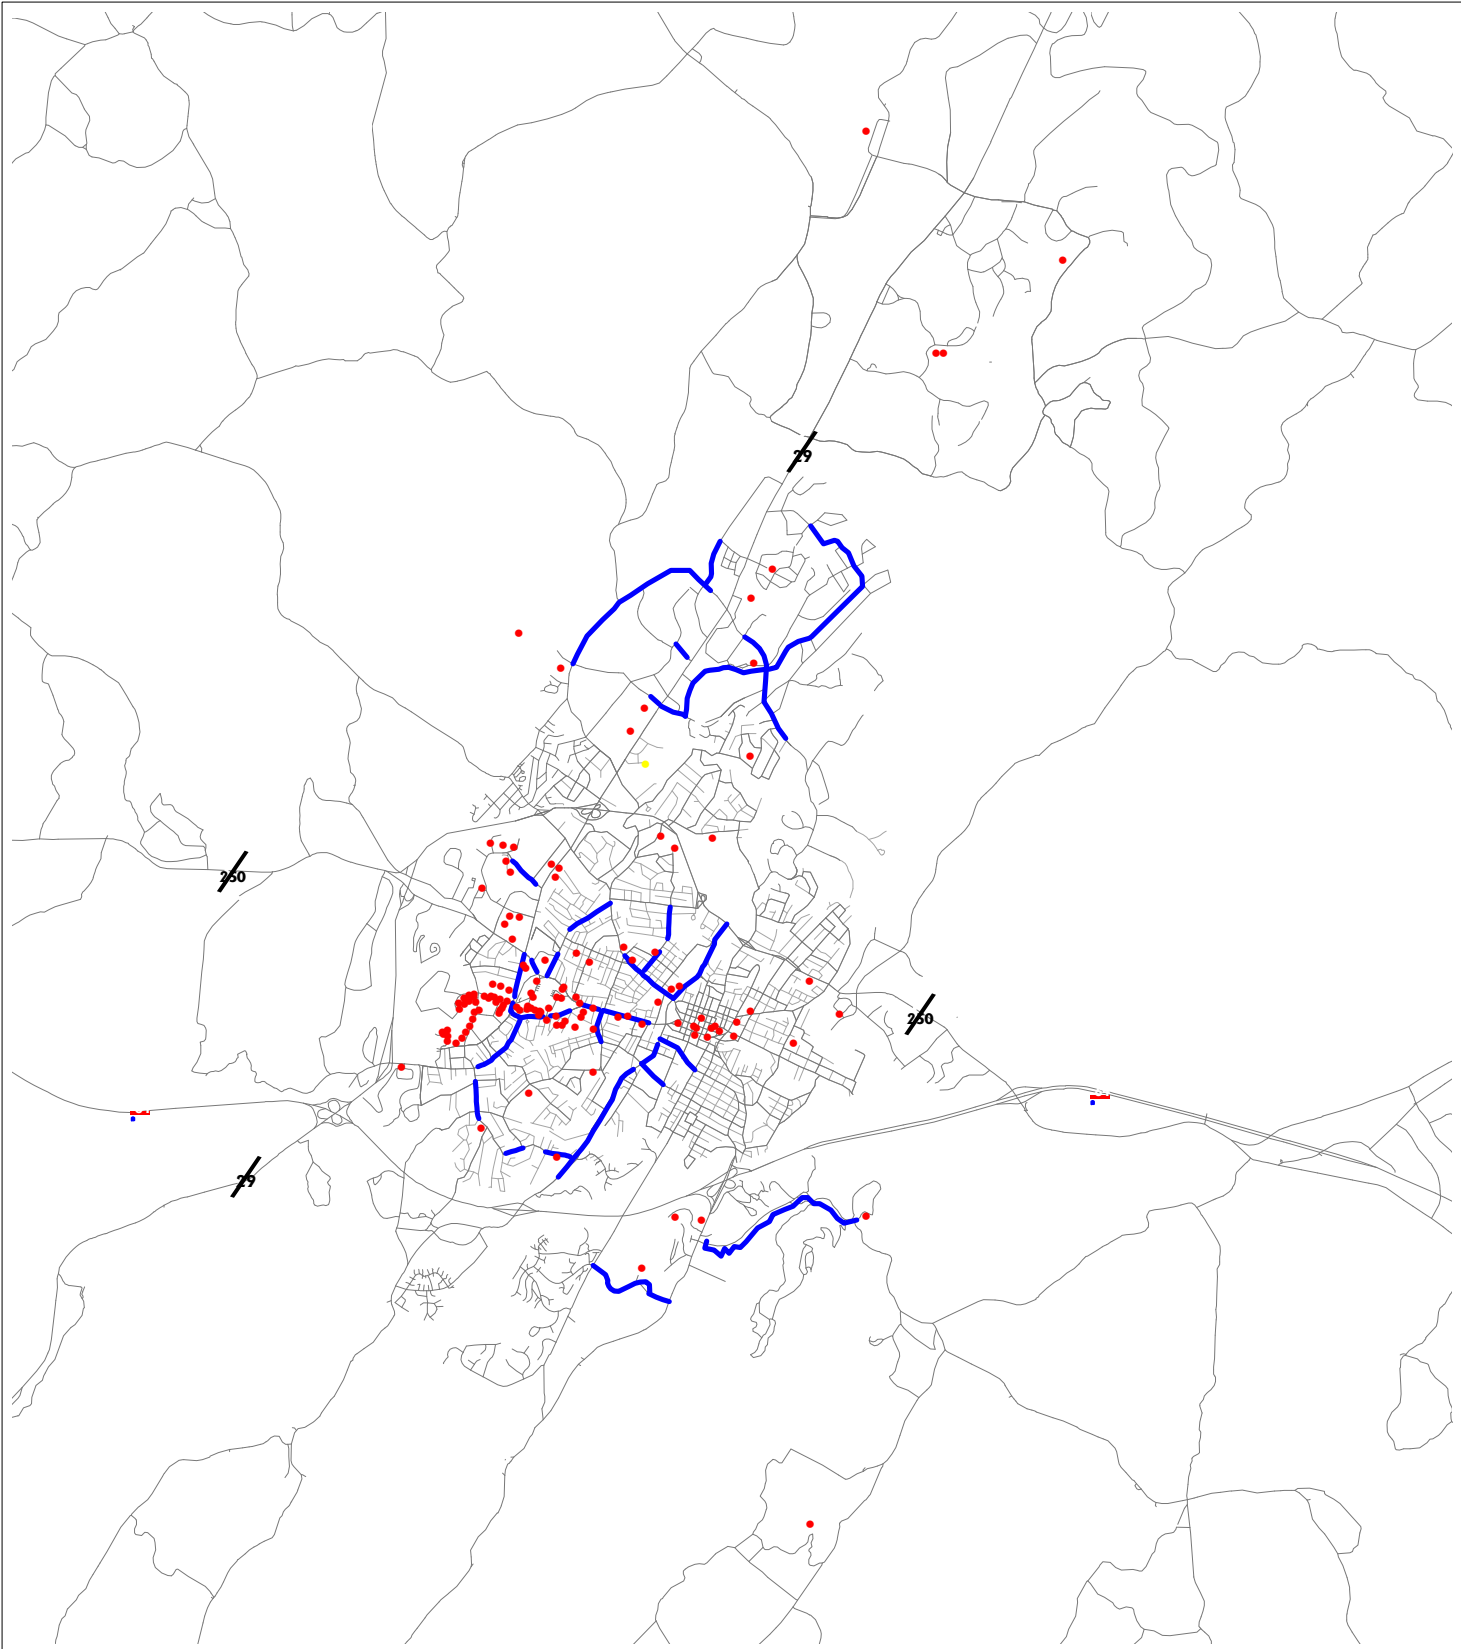

Bicycle Facilities in the Charlottesville Area

- Bicycle Rack
-  Street/Road
-  Bike Lane

Location descriptions on reverse side

Downtown Ampitheater
Downtown Mall by City Hall and Post Office
Downtown Mall at Omni Hotel
Downtown Mall at 3rd Street Alley
Market St. Parking Garage
UVA Hospital Main Entrance
Barrack's Road Shopping Center

Main St. - Blue Moon Diner
AMTRAK Station
University Ave. - Starbucks Coffee
University Ave. - Red Roof Inn
Main St. at 11th St. bus stop
Main St. - Downtown side of D. Brown bridge
Lexis-Nexis Publishing
Preston Avenue - Integral Yoga Foods
Martha Jefferson Hospital
UVA - Human Resources/Financial Aid
Water Street Parking Garage
Connected Community Center
UVA (about 70 racks around Grounds)
UVA - Architecture School
14th Street Parking Garage Plaza (street level)
Ash Lawn - Highland
Airport - near tower
Walker Elementary School
Crow Recreational Center
Washington Park
Charlottesville High School
Venable School
Burley-Jackson School
Johnson School
Jackson-Via Elementary School
Burnley-Moran School
Greenbrier Elementary School
Woodbrook Elementary School
Hollymead Elementary School
Sutherland Middle School
Baker-Butler Elementary School

Piedmont Virginia Community College
Monticello High School
Albemarle High School
Jack Jouett Middle School - staff only
2nd Street SE - Downtown Mall
Jefferson Madison Library - Main Branch
Chas. King building
Jefferson-Madison Library - Gordon Avenue
Branch
UVA - Ivy Parking Garage
Pantops Shopping Center
Fry's Spring Beach Club (members & guests)
Fontaine Research Park
Meade Park
Forest Hills Park
ACAC Fitness Center - Albemarle Square
Litton - Sperry Marine (employees only)
City Yard (Public Works)
Monticello
Monticello Visitor's Center
Comdial
Greene County Library (open soon)
Albemarle County Office Building (2 racks)
Regal Cinema 4 – Seminole Square
Medical Office in Town of Louisa